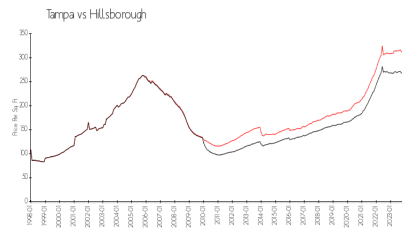

Harvest Creek Village

4706-5059 White Sanderling Ct, Tampa, FL, Hillsborough 33619

Building Information

Number of units:	254
Number of active listings for rent:	1
Number of active listings for sale:	2
Building inventory for sale:	0%
Number of sales over the last 12 months:	22
Number of sales over the last 6 months:	8
Number of sales over the last 3 months:	4

Built in 2012/2016 - 254 units - 2 floors

Market Information

Harvest Creek Village: \$176/sq. ft.
Tampa: \$312/sq. ft.

Tampa: \$312/sq. ft.
Hillsborough: \$251/sq. ft.

Inventory for Sale

Harvest Creek Village	0%
Tampa	2%
Hillsborough	2%

Avg. Time to Close Over Last 12 Months

Harvest Creek Village	29 days
Tampa	42 days
Hillsborough	43 days