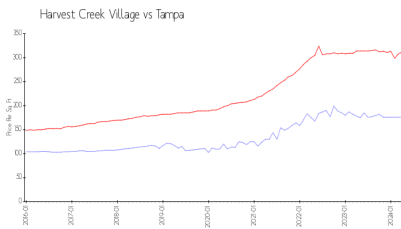

Harvest Creek Village

4706-5059 White Sanderling Ct, Tampa, FL, Hillsborough 33619

Building Information

Number of units:	254
Number of active listings for rent:	1
Number of active listings for sale:	2
Building inventory for sale:	0%
Number of sales over the last 12 months:	22
Number of sales over the last 6 months:	8
Number of sales over the last 3 months:	4

Built in 2012/2016 - 254 units - 2 floors

Market Information

Harvest Creek Village: \$176/sq. ft.
Tampa: \$312/sq. ft.

Tampa: \$312/sq. ft.
Hillsborough: \$251/sq. ft.

Inventory for Sale

Harvest Creek Village	0%
Tampa	2%
Hillsborough	2%

Avg. Time to Close Over Last 12 Months

Harvest Creek Village	29 days
Tampa	42 days
Hillsborough	43 days