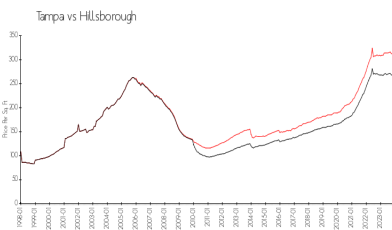

## Market Information

Howell Park (2): \$301/sq. ft.  
Tampa: \$312/sq. ft.

Tampa: \$312/sq. ft.  
Hillsborough: \$251/sq. ft.