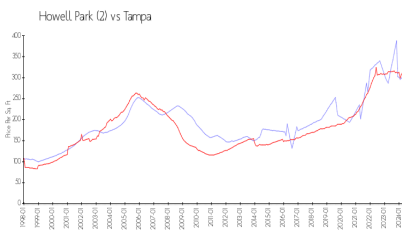

## Market Information

Howell Park (2): \$301/sq. ft.  
Tampa: \$312/sq. ft.

Tampa: \$312/sq. ft.  
Hillsborough: \$251/sq. ft.