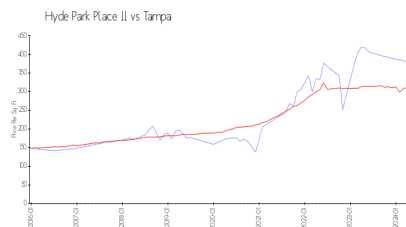

Hyde Park Place II

1000 W Horatio St, Tampa, FL, Hillsborough 33606

Building Information

Number of units:	95
Number of active listings for rent:	1
Number of active listings for sale:	4
Building inventory for sale:	4%
Number of sales over the last 12 months:	4
Number of sales over the last 6 months:	1
Number of sales over the last 3 months:	0

Hyde Park Place II Condo Association
1000 W Horatio St
Tampa, FL 33606
Phone number (813) 254-7707

Built in 1987 - 95 units - 3 floors

Market Information

Hyde Park Place II: \$380/sq. ft.
Tampa: \$312/sq. ft.

Tampa: \$312/sq. ft.
Hillsborough: \$251/sq. ft.

Inventory for Sale

Hyde Park Place II	4%
Tampa	2%
Hillsborough	2%

Avg. Time to Close Over Last 12 Months

Hyde Park Place II	65 days
Tampa	42 days
Hillsborough	43 days