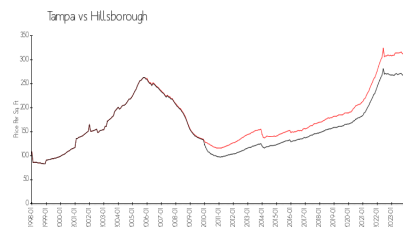

Hyde Park Place II

1000 W Horatio St, Tampa, FL, Hillsborough 33606

Building Information

Number of units:	95
Number of active listings for rent:	1
Number of active listings for sale:	4
Building inventory for sale:	4%
Number of sales over the last 12 months:	4
Number of sales over the last 6 months:	1
Number of sales over the last 3 months:	0

Hyde Park Place II Condo Association
1000 W Horatio St
Tampa, FL 33606
Phone number (813) 254-7707

Built in 1987 - 95 units - 3 floors

Market Information

Hyde Park Place II: \$380/sq. ft.
Tampa: \$312/sq. ft.