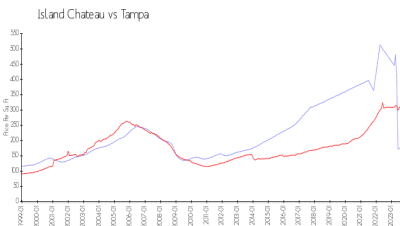

Market Information

Island Chateau: $177/sq. ft.
Tampa: $312/sq. ft.

Tampa: $312/sq. ft.
Hillsborough: $251/sq. ft.

Inventory for Sale

Island Chateau
Tampa
0%
Hillsborough

Avg. Time to Close Over Last 12 Months

Island Chateau 235 days
Tampa 42 days
Hillsborough 43 days