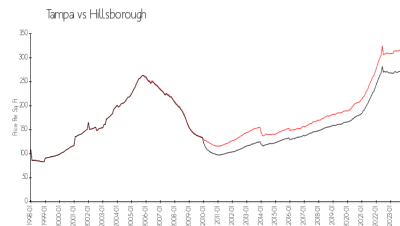

## Market Information

Island Chateau: \$177/sq. ft.  
 Tampa: \$312/sq. ft.

Tampa: \$312/sq. ft.  
 Hillsborough: \$251/sq. ft.