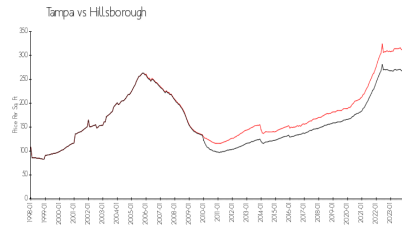

Tampa: \$312/sq. ft.
 Hillsborough: \$251/sq. ft.

Inventory for Sale

Island Place
 Tampa
 0%%

Hillsborough

Avg. Time to Close Over Last 12 Months

Island Place 33 days
 Tampa 42 days
 Hillsborough 43 days