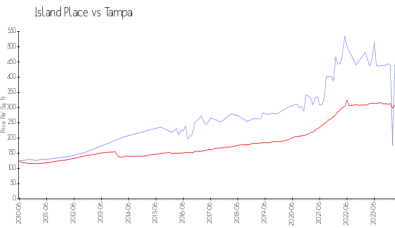

Market Information

Island Place: $460/sq. ft.
Tampa: $312/sq. ft.