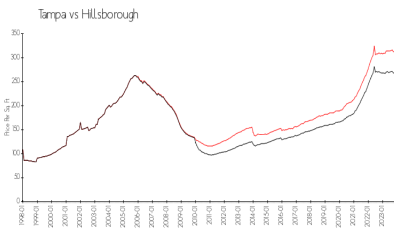

Market Information

Lake Chase: $209/sq. ft.
Tampa: $312/sq. ft.

Tampa: $312/sq. ft.
Hillsborough: $251/sq. ft.

Inventory for Sale

Lake Chase	3%
Tampa	2%
Hillsborough	2%

Avg. Time to Close Over Last 12 Months

Lake Chase	65 days
Tampa	43 days
Hillsborough	44 days