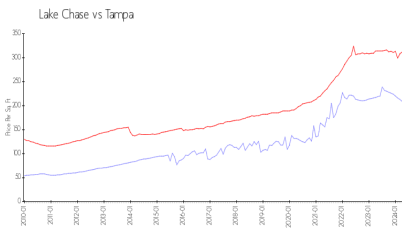

Market Information

Lake Chase: $209/sq. ft.
Tampa: $312/sq. ft.

Tampa: $312/sq. ft.
Hillsborough: $251/sq. ft.

Inventory for Sale

Lake Chase	3%
Tampa	2%
Hillsborough	2%

Avg. Time to Close Over Last 12 Months

Lake Chase	65 days
Tampa	43 days
Hillsborough	44 days