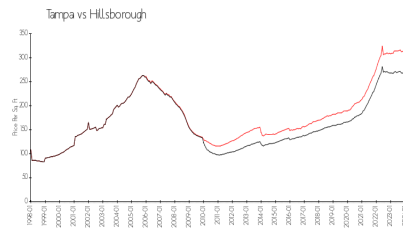

Lakewood Ridge Townhomes

1402-1580 Blue Magnolia Rd, Tampa, FL, Hillsborough 33510

Building Information

Number of units: 168
 Number of active listings for rent: 4
 Number of active listings for sale: 3
 Building inventory for sale: 1%
 Number of sales over the last 12 months: 10
 Number of sales over the last 6 months: 5
 Number of sales over the last 3 months: 5

Built in 2011- 168 units - 2 floors

Market Information

Lakewood Ridge Townhomes: \$166/sq. ft.
 Tampa: \$312/sq. ft.

Tampa: \$312/sq. ft.
 Hillsborough: \$251/sq. ft.

Inventory for Sale

Lakewood Ridge Townhomes: 1%
 Tampa: 2%
 Hillsborough: 2%