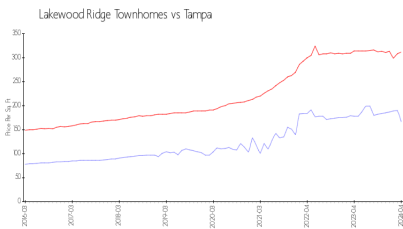

Lakewood Ridge Townhomes

1402-1580 Blue Magnolia Rd, Tampa, FL, Hillsborough 33510

Building Information

Number of units: 168
 Number of active listings for rent: 4
 Number of active listings for sale: 3
 Building inventory for sale: 1%
 Number of sales over the last 12 months: 10
 Number of sales over the last 6 months: 5
 Number of sales over the last 3 months: 5

Built in 2011- 168 units - 2 floors

Market Information

Lakewood Ridge Townhomes: \$166/sq. ft.
 Tampa: \$312/sq. ft.

Tampa: \$312/sq. ft.
 Hillsborough: \$251/sq. ft.

Inventory for Sale

Lakewood Ridge Townhomes: 1%
 Tampa: 2%
 Hillsborough: 2%

Avg. Time to Close Over Last 12 Months

Lakewood Ridge Townhomes: 16 days
 Tampa: 42 days
 Hillsborough: 43 days