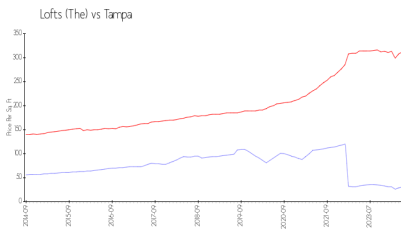

Lofts (The)

4001-4151 Muriel Pl, Tampa, FL, Hillsborough 33614

Building Information

Number of units: 46
 Number of active listings for rent: 0
 Number of active listings for sale: 0
 Building inventory for sale:
 Number of sales over the last 12 months: 0%
 Number of sales over the last 6 months: 0
 Number of sales over the last 3 months: 0

Built in 1979 - 46 units - 2 floors

Market Information

Lofts (The): \$31/sq. ft.
 Tampa: \$312/sq. ft.

Tampa: \$312/sq. ft.
 Hillsborough: \$251/sq. ft.

Inventory for Sale

Lofts (The)
 Tampa
 0%%

Hillsborough

Avg. Time to Close Over Last 12 Months

Lofts (The) 2 days
 Tampa 42 days
 Hillsborough 43 days