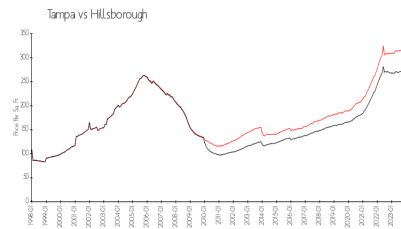

Built in 1979 - 46 units - 2 floors

Market Information

Lofts (The): \$31/sq. ft.
 Tampa: \$312/sq. ft.

Tampa: \$312/sq. ft.
 Hillsborough: \$251/sq. ft.

Inventory for Sale

Lofts (The)
 Tampa
 0%%

Hillsborough

Avg. Time to Close Over Last 12 Months

Lofts (The) 2 days
 Tampa 42 days
 Hillsborough 43 days