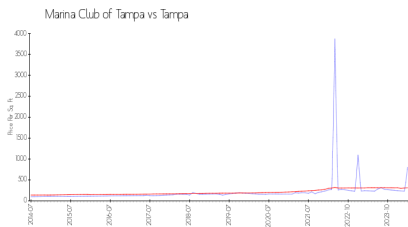

## Market Information

Marina Club of Tampa: \$807/sq. ft.  
 Tampa: \$312/sq. ft.

Tampa: \$312/sq. ft.  
 Hillsborough: \$251/sq. ft.