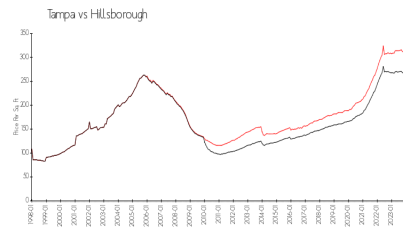

## Market Information

Marina Club of Tampa: \$807/sq. ft.  
 Tampa: \$312/sq. ft.

Tampa: \$312/sq. ft.  
 Hillsborough: \$251/sq. ft.