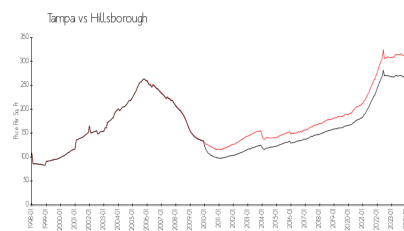

## Market Information

Melrose Court 1: \$205/sq. ft.  
Tampa: \$312/sq. ft.

Tampa: \$312/sq. ft.  
Hillsborough: \$251/sq. ft.