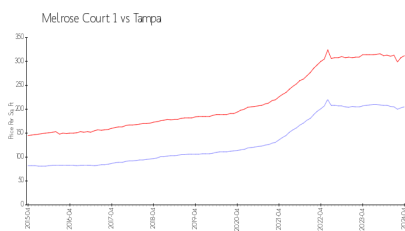

## Market Information

Melrose Court 1: \$205/sq. ft.  
Tampa: \$312/sq. ft.

Tampa: \$312/sq. ft.  
Hillsborough: \$251/sq. ft.