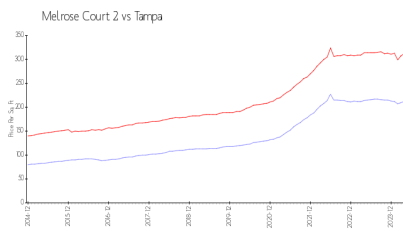

Melrose Court 2

3909 W Cleveland St, Tampa, FL, Hillsborough 33609

Building Information

Number of units: 52
Number of active listings for rent: 1
Number of active listings for sale: 0
Building inventory for sale:
Number of sales over the last 12 months: 0%
Number of sales over the last 6 months: 0
Number of sales over the last 3 months: 0

Melrose Court II Condominium
3909 W Cleveland St, Tampa, FL 33609
(813) 877-8956

Built in 1968 - 52 units - 2 floors

Market Information

Melrose Court 2: \$212/sq. ft.
Tampa: \$312/sq. ft.

Tampa: \$312/sq. ft.
Hillsborough: \$251/sq. ft.