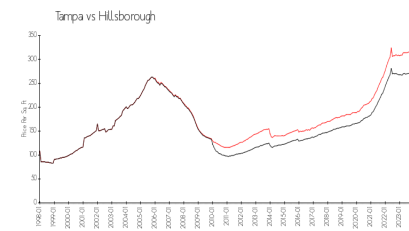

Melrose Court 2

3909 W Cleveland St, Tampa, FL, Hillsborough 33609

Building Information

Number of units: 52
Number of active listings for rent: 1
Number of active listings for sale: 0
Building inventory for sale:
Number of sales over the last 12 months: 0%
Number of sales over the last 6 months: 0
Number of sales over the last 3 months: 0

Melrose Court II Condominium
3909 W Cleveland St, Tampa, FL 33609
(813) 877-8956

Built in 1968 - 52 units - 2 floors

Market Information

Melrose Court 2: \$212/sq. ft.
Tampa: \$312/sq. ft.

Tampa: \$312/sq. ft.
Hillsborough: \$251/sq. ft.