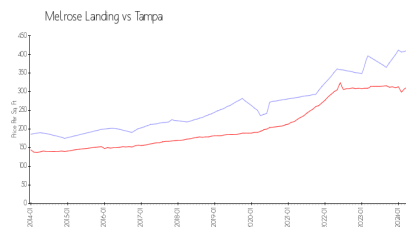

Melrose Landing

2117 W Dekle Ave, Tampa, FL, Hillsborough 33606

Building Information

Number of units: 35
Number of active listings for rent: 0
Number of active listings for sale: 0
Building inventory for sale:
Number of sales over the last 12 months: 0%
Number of sales over the last 6 months: 2
Number of sales over the last 3 months: 1

Melrose Landing Condominiums
2115 W Dekle Ave
Tampa, FL 33606
(813) 253-3800

Built in 1925 - 35 units - 3 floors

Market Information

Melrose Landing: \$411/sq. ft.
Tampa: \$312/sq. ft.

Tampa: \$312/sq. ft.
Hillsborough: \$251/sq. ft.