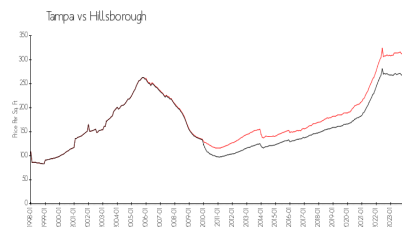

Melrose Landing

2117 W Dekle Ave, Tampa, FL, Hillsborough 33606

Building Information

Number of units: 35
Number of active listings for rent: 0
Number of active listings for sale: 0
Building inventory for sale:
Number of sales over the last 12 months: 0%
Number of sales over the last 6 months: 2
Number of sales over the last 3 months: 1

Melrose Landing Condominiums
2115 W Dekle Ave
Tampa, FL 33606
(813) 253-3800

Built in 1925 - 35 units - 3 floors

Market Information

Melrose Landing: \$411/sq. ft.
Tampa: \$312/sq. ft.

Tampa: \$312/sq. ft.
Hillsborough: \$251/sq. ft.