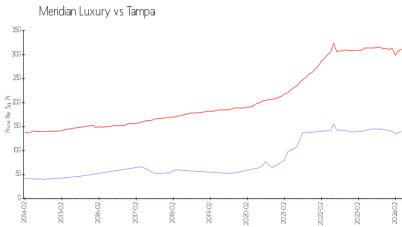

Meridian Luxury

7504-7604 Timberstone Dr, Tampa, FL, Hillsborough 33615

Building Information

Number of units: 176
 Number of active listings for rent: 0
 Number of active listings for sale: 0
 Building inventory for sale:
 Number of sales over the last 12 months: 0%
 Number of sales over the last 6 months: 0
 Number of sales over the last 3 months: 0

Meridian Luxury Condominium
 Address: 7605 Pinery Way,
 Tampa, FL 33615
 Phone: +1 813-882-8169

Built in 1983 - 176 units - 3 floors

Market Information

Meridian Luxury: \$140/sq. ft.
 Tampa: \$312/sq. ft.

Tampa: \$312/sq. ft.
 Hillsborough: \$251/sq. ft.

Inventory for Sale

Meridian Luxury
 Tampa
 0%%

Hillsborough

Avg. Time to Close Over Last 12 Months

Meridian Luxury 0 days
 Tampa 42 days
 Hillsborough 43 days