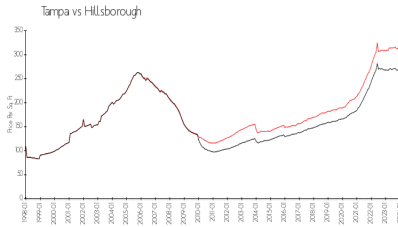

Meridian Luxury

7504-7604 Timberstone Dr, Tampa, FL, Hillsborough 33615

Building Information

Number of units: 176
 Number of active listings for rent: 0
 Number of active listings for sale: 0
 Building inventory for sale:
 Number of sales over the last 12 months: 0%
 Number of sales over the last 6 months: 0
 Number of sales over the last 3 months: 0

Meridian Luxury Condominium
 Address: 7605 Pinery Way,
 Tampa, FL 33615
 Phone: +1 813-882-8169

Built in 1983 - 176 units - 3 floors

Market Information

Meridian Luxury: \$140/sq. ft.
 Tampa: \$312/sq. ft.

Tampa: \$312/sq. ft.
 Hillsborough: \$251/sq. ft.

Inventory for Sale

Meridian Luxury
 Tampa
 0%%

Hillsborough

Avg. Time to Close Over Last 12 Months

Meridian Luxury 0 days
 Tampa 42 days
 Hillsborough 43 days