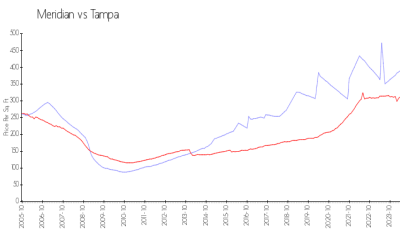

Meridian

102 N 12 St, Tampa, FL, Hillsborough 33602

Building Information

Number of units:	38
Number of active listings for rent:	1
Number of active listings for sale:	2
Building inventory for sale:	5%
Number of sales over the last 12 months:	3
Number of sales over the last 6 months:	1
Number of sales over the last 3 months:	1

Built in 2005 - 38 units - 6 floors

Market Information

Meridian: \$390/sq. ft.
Tampa: \$312/sq. ft.

Tampa: \$312/sq. ft.
Hillsborough: \$251/sq. ft.

Inventory for Sale

Meridian	5%
Tampa	2%
Hillsborough	2%

Avg. Time to Close Over Last 12 Months

Meridian	175 days
Tampa	43 days
Hillsborough	44 days