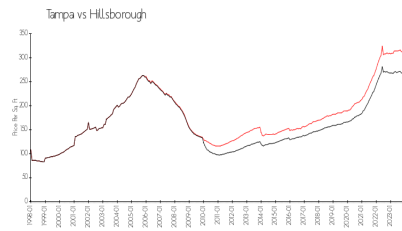

Meridian

102 N 12 St, Tampa, FL, Hillsborough 33602

Building Information

Number of units:	38
Number of active listings for rent:	1
Number of active listings for sale:	2
Building inventory for sale:	5%
Number of sales over the last 12 months:	3
Number of sales over the last 6 months:	1
Number of sales over the last 3 months:	1

Built in 2005 - 38 units - 6 floors

Market Information

Meridian: \$390/sq. ft.
Tampa: \$312/sq. ft.

Tampa: \$312/sq. ft.
Hillsborough: \$251/sq. ft.

Inventory for Sale

Meridian	5%
Tampa	2%
Hillsborough	2%

Avg. Time to Close Over Last 12 Months

Meridian	175 days
Tampa	43 days
Hillsborough	44 days