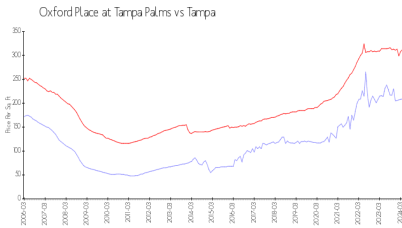

## Market Information

Oxford Place at Tampa	\$209/sq. ft.	Tampa:	\$312/sq. ft.
Palms:		Hillsborough:	\$251/sq. ft.
Tampa:	\$312/sq. ft.		