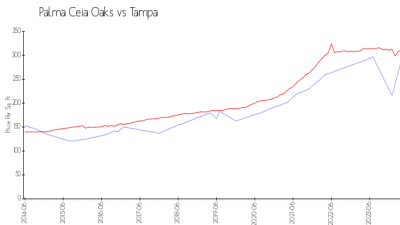

Palma Ceia Oaks

3102 W Horatio St, Tampa, FL, Hillsborough 33609

Building Information

Number of units:	52
Number of active listings for rent:	0
Number of active listings for sale:	2
Building inventory for sale:	3%
Number of sales over the last 12 months:	3
Number of sales over the last 6 months:	2
Number of sales over the last 3 months:	1

Palma Ceia Oaks
 Condominium Association, Inc
 3102 West Horatio St Unit 27
 Tampa, FL 33609
 Phone: (813) 810-1727

Built in 1984 - 52 units - 2 floors

Market Information

Palma Ceia Oaks: \$291/sq. ft.
 Tampa: \$312/sq. ft.