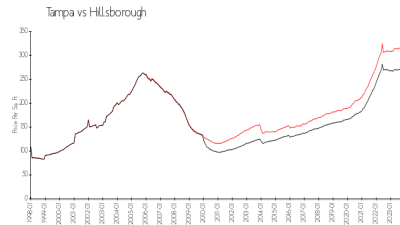

Palma Ceia Oaks

3102 W Horatio St, Tampa, FL, Hillsborough 33609

Building Information

Number of units:	52
Number of active listings for rent:	0
Number of active listings for sale:	2
Building inventory for sale:	3%
Number of sales over the last 12 months:	3
Number of sales over the last 6 months:	2
Number of sales over the last 3 months:	1

Palma Ceia Oaks
 Condominium Association, Inc
 3102 West Horatio St Unit 27
 Tampa, FL 33609
 Phone: (813) 810-1727

Built in 1984 - 52 units - 2 floors

Market Information

Palma Ceia Oaks: \$291/sq. ft.
 Tampa: \$312/sq. ft.