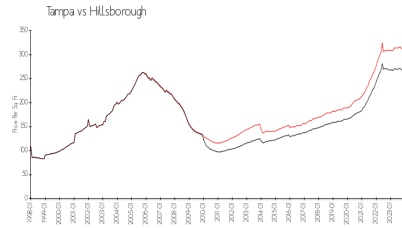

Built in 2004 - 80 units - 2 floors

Market Information

Palma Vista at Tampa Palms:	\$186/sq. ft.	Tampa:	\$312/sq. ft.
Tampa:	\$312/sq. ft.	Hillsborough:	\$251/sq. ft.

Inventory for Sale

Palma Vista at Tampa Palms	3%
Tampa	2%
Hillsborough	2%