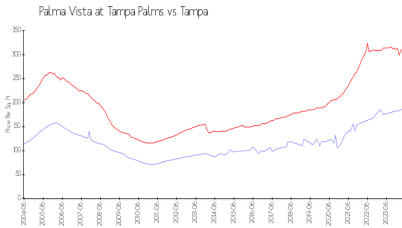

Built in 2004 - 80 units - 2 floors

Market Information

Palma Vista at Tampa Palms:	\$186/sq. ft.	Tampa:	\$312/sq. ft.
Tampa:	\$312/sq. ft.	Hillsborough:	\$251/sq. ft.

Inventory for Sale

Palma Vista at Tampa Palms	3%
Tampa	2%
Hillsborough	2%