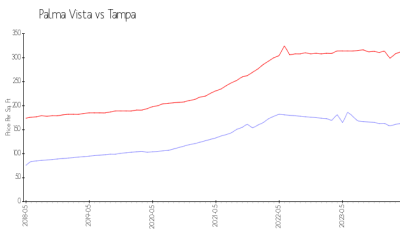

## Market Information

Palma Vista: \$163/sq. ft.  
Tampa: \$312/sq. ft.

Tampa: \$312/sq. ft.  
Hillsborough: \$251/sq. ft.