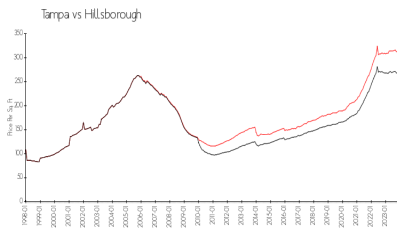

## Market Information

Palma Vista: \$163/sq. ft.  
Tampa: \$312/sq. ft.

Tampa: \$312/sq. ft.  
Hillsborough: \$251/sq. ft.