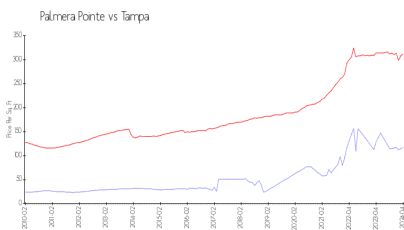

## Market Information

Palmera Pointe: \$117/sq. ft.  
Tampa: \$312/sq. ft.

Tampa: \$312/sq. ft.  
Hillsborough: \$251/sq. ft.