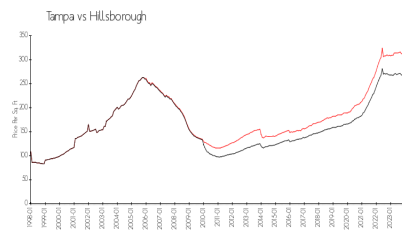

## Market Information

Palmera Pointe: \$117/sq. ft.  
Tampa: \$312/sq. ft.

Tampa: \$312/sq. ft.  
Hillsborough: \$251/sq. ft.