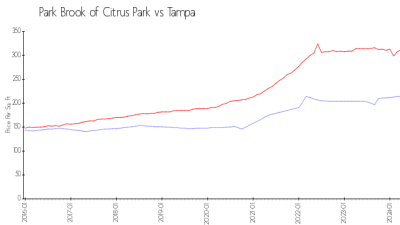

## Market Information

Park Brook of Citrus Park:	\$214/sq. ft.	Tampa:	\$312/sq. ft.
Tampa:	\$312/sq. ft.	Hillsborough:	\$251/sq. ft.