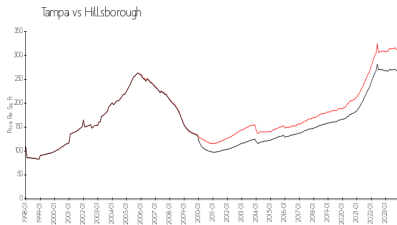

## Market Information

Park Brook of Citrus Park:	\$214/sq. ft.	Tampa:	\$312/sq. ft.
Tampa:	\$312/sq. ft.	Hillsborough:	\$251/sq. ft.