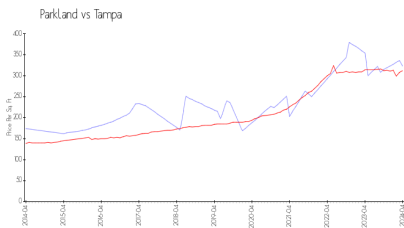

## Market Information

Parkland: \$322/sq. ft.  
Tampa: \$312/sq. ft.

Tampa: \$312/sq. ft.  
Hillsborough: \$251/sq. ft.