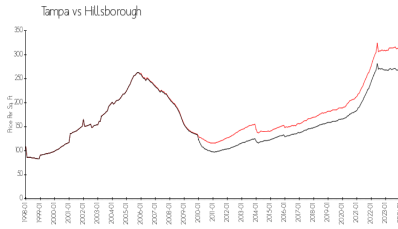

Parkside of One Bayshore

275 Bayshore Blvd, Tampa, FL, Hillsborough 33606

Building Information

Number of units: 103
 Number of active listings for rent: 1
 Number of active listings for sale: 0
 Building inventory for sale:
 Number of sales over the last 12 months: 0%
 Number of sales over the last 6 months: 3
 Number of sales over the last 3 months: 1

Parkside One Bayshore
 275 Bayshore Blvd
 Tampa, FL 33606
 (813) 253-5315

Built in 2005 - 103 units - 18 floors

Market Information

Parkside of One Bayshore: \$637/sq. ft.
 Tampa: \$312/sq. ft.

Tampa: \$312/sq. ft.
 Hillsborough: \$251/sq. ft.