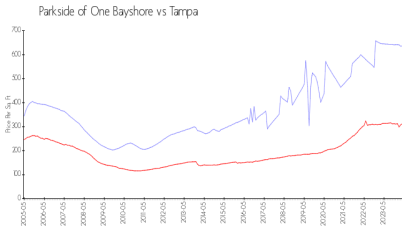

Parkside of One Bayshore

275 Bayshore Blvd, Tampa, FL, Hillsborough 33606

Building Information

Number of units: 103
 Number of active listings for rent: 1
 Number of active listings for sale: 0
 Building inventory for sale:
 Number of sales over the last 12 months: 0%
 Number of sales over the last 6 months: 3
 Number of sales over the last 3 months: 1

Parkside One Bayshore
 275 Bayshore Blvd
 Tampa, FL 33606
 (813) 253-5315

Built in 2005 - 103 units - 18 floors

Market Information

Parkside of One Bayshore: \$637/sq. ft.
 Tampa: \$312/sq. ft.

Tampa: \$312/sq. ft.
 Hillsborough: \$251/sq. ft.