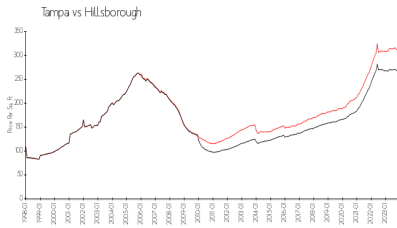

Pinnacle at Carrollwood

5602 Pinnacle Heights Cir, Tampa, FL, Hillsborough 33624

Building Information

Number of units: 316
 Number of active listings for rent: 0
 Number of active listings for sale: 0
 Building inventory for sale:
 Number of sales over the last 12 months: 0%
 Number of sales over the last 6 months: 8
 Number of sales over the last 3 months: 6

The Pinnacle at Carrollwood
 5601 Pinnacle Heights Cir,
 Tampa, FL 33624
 Phone:(813) 968-8700
 (813) 960-7576

Built in 2005 - 316 units - 3 floors

Market Information

Pinnacle at Carrollwood:	\$189/sq. ft.	Tampa:	\$312/sq. ft.
Tampa:	\$312/sq. ft.	Hillsborough:	\$251/sq. ft.