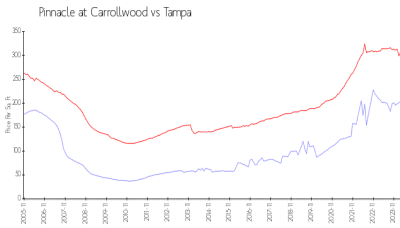

Pinnacle at Carrollwood

5602 Pinnacle Heights Cir, Tampa, FL, Hillsborough 33624

Building Information

Number of units: 316
 Number of active listings for rent: 0
 Number of active listings for sale: 0
 Building inventory for sale:
 Number of sales over the last 12 months: 0%
 Number of sales over the last 6 months: 8
 Number of sales over the last 3 months: 6

The Pinnacle at Carrollwood
 5601 Pinnacle Heights Cir,
 Tampa, FL 33624
 Phone:(813) 968-8700
 (813) 960-7576

Built in 2005 - 316 units - 3 floors

Market Information

Pinnacle at Carrollwood:	\$189/sq. ft.	Tampa:	\$312/sq. ft.
Tampa:	\$312/sq. ft.	Hillsborough:	\$251/sq. ft.