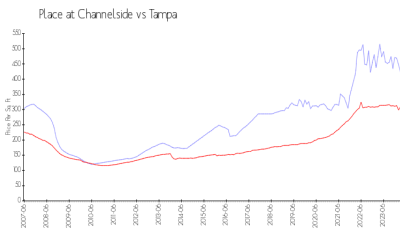

Place at Channelside: \$401/sq. ft.
Tampa: \$312/sq. ft.

Tampa: \$312/sq. ft.
Hillsborough: \$251/sq. ft.

Inventory for Sale

Place at Channelside	5%
Tampa	2%
Hillsborough	2%

Avg. Time to Close Over Last 12 Months