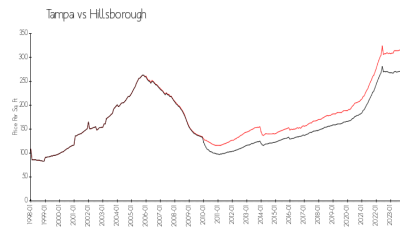

Place at Channelside: \$401/sq. ft.
Tampa: \$312/sq. ft.

Tampa: \$312/sq. ft.
Hillsborough: \$251/sq. ft.

Inventory for Sale

Place at Channelside	5%
Tampa	2%
Hillsborough	2%

Avg. Time to Close Over Last 12 Months

Place at Channelside	44 days
Tampa	42 days
Hillsborough	43 days