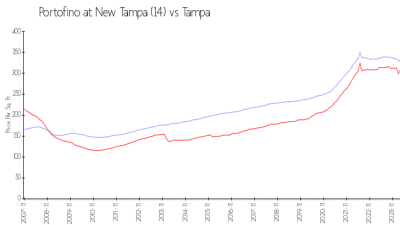

## Market Information

Portofino at New Tampa (14):	\$334/sq. ft.	Tampa:	\$312/sq. ft.
Tampa:	\$312/sq. ft.	Hillsborough:	\$251/sq. ft.