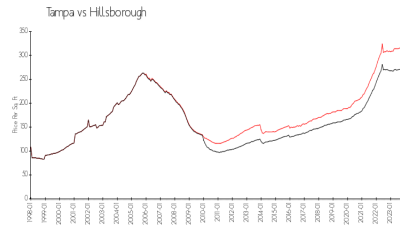

## Market Information

Portofino at New Tampa (14):	\$334/sq. ft.	Tampa:	\$312/sq. ft.
Tampa:	\$312/sq. ft.	Hillsborough:	\$251/sq. ft.