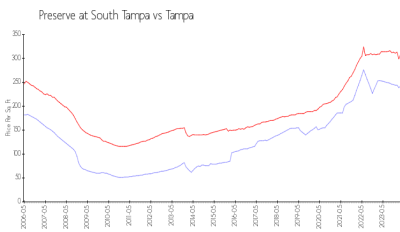

Preserve at South Tampa

5440 S MacDill Ave, Tampa, FL, Hillsborough 33611

Building Information

Number of units: 58
 Number of active listings for rent: 0
 Number of active listings for sale: 0
 Building inventory for sale:
 Number of sales over the last 12 months: 0%
 Number of sales over the last 6 months: 1
 Number of sales over the last 3 months: 0

THE PRESERVE AT SOUTH TAMPA
 CONDOMINIUM ASSOCIATION, INC.

Built in 1987 - 58 units - 2 floors

Market Information

Preserve at South \$244/sq. ft.
 Tampa: \$312/sq. ft.

Tampa: \$312/sq. ft.
 Hillsborough: \$251/sq. ft.