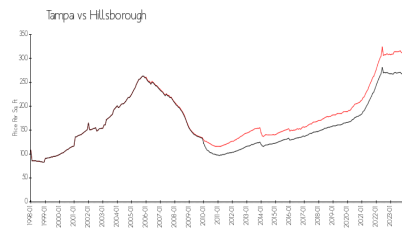

THE PRESERVE AT SOUTH TAMPA
 CONDOMINIUM ASSOCIATION, INC.

Built in 1987 - 58 units - 2 floors

Market Information

Preserve at South \$244/sq. ft.
 Tampa: \$312/sq. ft.

Tampa: \$312/sq. ft.
 Hillsborough: \$251/sq. ft.

Inventory for Sale

Preserve at South Tampa
 Tampa
 0%
 Hillsborough

Avg. Time to Close Over Last 12 Months

Preserve at South Tampa 40 days
 Tampa 42 days
 Hillsborough 43 days