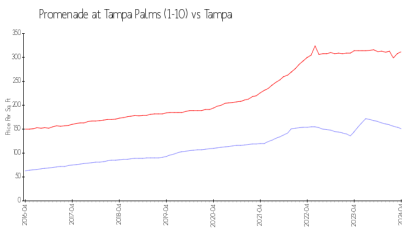

Market Information

Promenade at Tampa Palms (1-10):	\$151/sq. ft.	Tampa:	\$312/sq. ft.
Tampa:	\$312/sq. ft.	Hillsborough:	\$251/sq. ft.

Inventory for Sale

Promenade at Tampa Palms (1-10)	0%
Tampa	2%
Hillsborough	2%