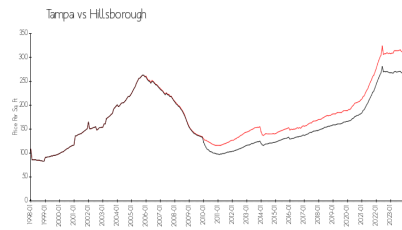

Market Information

Promenade at Tampa Palms (1-10):	\$151/sq. ft.	Tampa:	\$312/sq. ft.
Tampa:	\$312/sq. ft.	Hillsborough:	\$251/sq. ft.

Inventory for Sale

Promenade at Tampa Palms (1-10)	0%
Tampa	2%
Hillsborough	2%