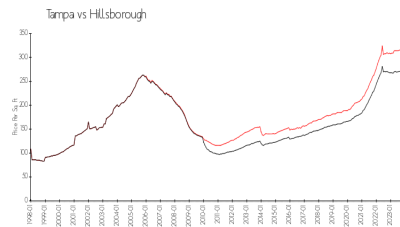

Market Information

Provence Townhomes at Waterchase: $270/sq. ft.
Tampa: $312/sq. ft.

Tampa: $312/sq. ft.
Hillsborough: $251/sq. ft.

Inventory for Sale

Provence Townhomes at Waterchase: 3%
Tampa: 2%
Hillsborough: 2%

Avg. Time to Close Over Last 12 Months

Provence Townhomes at Waterchase: 26 days
Tampa: 42 days
Hillsborough: 43 days