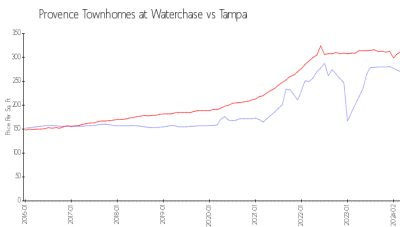

Market Information

Provence Townhomes at Waterchase: $270/sq. ft.
Tampa: $312/sq. ft.

Tampa: $312/sq. ft.
Hillsborough: $251/sq. ft.

Inventory for Sale

Provence Townhomes at Waterchase: 3%
Tampa: 2%
Hillsborough: 2%

Avg. Time to Close Over Last 12 Months

Provence Townhomes at Waterchase: 26 days
Tampa: 42 days
Hillsborough: 43 days