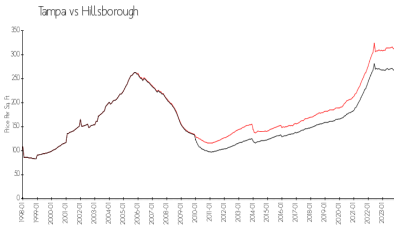

Market Information

Renaissance Villas: $136/sq. ft.
Tampa: $312/sq. ft.

Tampa: $312/sq. ft.
Hillsborough: $251/sq. ft.

Inventory for Sale

Renaissance Villas	3%
Tampa	2%
Hillsborough	2%

Avg. Time to Close Over Last 12 Months

Renaissance Villas	62 days
Tampa	42 days
Hillsborough	43 days