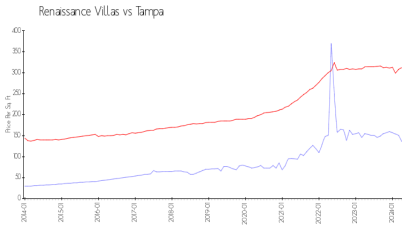

Renaissance Villas

201-206 Poinsettia Pine Ct, Tampa, FL, Hillsborough 33612

Building Information

Number of units:	212
Number of active listings for rent:	0
Number of active listings for sale:	7
Building inventory for sale:	3%
Number of sales over the last 12 months:	16
Number of sales over the last 6 months:	4
Number of sales over the last 3 months:	2

Renaissance Villas
 Condominium Association Inc
 Address: 13911 N Dale Mabry Hwy
 Tampa, Florida 33618

Built in 1975 - 212 units - 2 floors

Market Information

Renaissance Villas: \$136/sq. ft.
 Tampa: \$312/sq. ft.

Tampa: \$312/sq. ft.
 Hillsborough: \$251/sq. ft.

Inventory for Sale

Renaissance Villas	3%
Tampa	2%
Hillsborough	2%

Avg. Time to Close Over Last 12 Months

Renaissance Villas	62 days
Tampa	42 days
Hillsborough	43 days