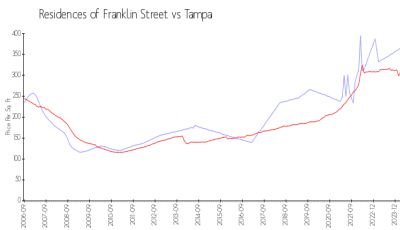

Market Information

Residences of Franklin Street: $367/sq. ft.
Tampa: $312/sq. ft.

Tampa: $312/sq. ft.
Hillsborough: $251/sq. ft.

Inventory for Sale

Residences of Franklin Street: 2%
Tampa: 2%
Hillsborough: 2%

Avg. Time to Close Over Last 12 Months

Residences of Franklin Street: 82 days
Tampa: 42 days
Hillsborough: 43 days