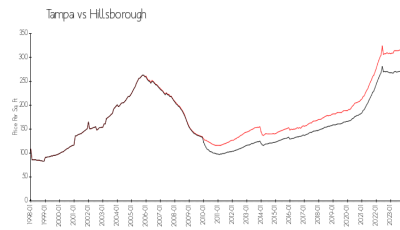

Market Information

Residences of Franklin Street: $367/sq. ft.
Tampa: $312/sq. ft.

Tampa: $312/sq. ft.
Hillsborough: $251/sq. ft.

Inventory for Sale

Residences of Franklin Street: 2%
Tampa: 2%
Hillsborough: 2%

Avg. Time to Close Over Last 12 Months

Residences of Franklin Street: 82 days
Tampa: 42 days
Hillsborough: 43 days