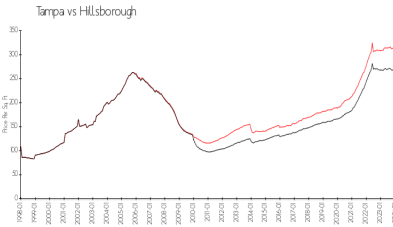

Riverchase Condominium Association
 Address: 14825 Coral Berry Dr,
 Tampa, FL 33626,
 Phone: +1 813-814-4339

Built in 2004 - 17 units - 2 floors

Market Information

Riverchase: \$166/sq. ft.
 Tampa: \$312/sq. ft.

Tampa: \$312/sq. ft.
 Hillsborough: \$251/sq. ft.

Inventory for Sale

Riverchase
 Tampa
 0%%

Hillsborough

Avg. Time to Close Over Last 12 Months

Riverchase 95 days
 Tampa 43 days
 Hillsborough 44 days