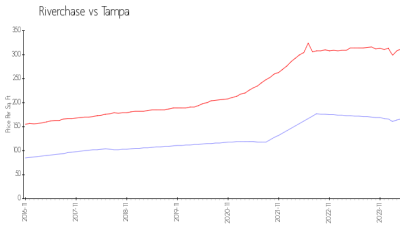

Market Information

Riverchase: $166/sq. ft.
Tampa: $312/sq. ft.