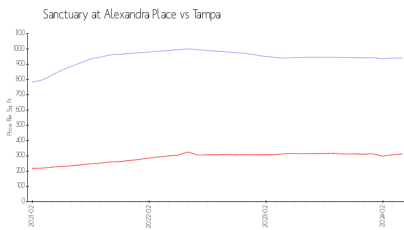

Market Information

Sanctuary at Alexandra $941/sq. ft.
Place:
Tampa: $312/sq. ft.