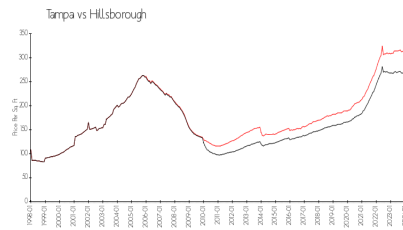

Tampa: \$312/sq. ft.
 Hillsborough: \$251/sq. ft.

Inventory for Sale

Sanctuary at Alexandra Place
 Tampa
 0%
 Hillsborough

Avg. Time to Close Over Last 12 Months

Sanctuary at Alexandra Place 116 days
 Tampa 43 days
 Hillsborough 44 days