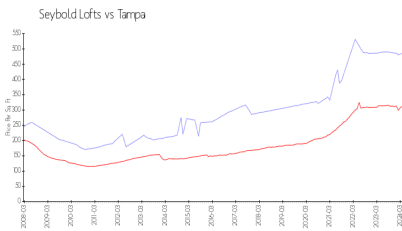

Market Information

Seybold Lofts: $486/sq. ft.
Tampa: $312/sq. ft.

Tampa: $312/sq. ft.
Hillsborough: $251/sq. ft.

Inventory for Sale

Seybold Lofts
Tampa
0%

Hillsborough

Avg. Time to Close Over Last 12 Months

Seybold Lofts 24 days
Tampa 42 days
Hillsborough 43 days