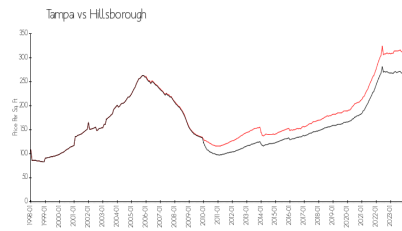

## Market Information

Seybold Lofts: \$486/sq. ft.  
Tampa: \$312/sq. ft.

Tampa: \$312/sq. ft.  
Hillsborough: \$251/sq. ft.