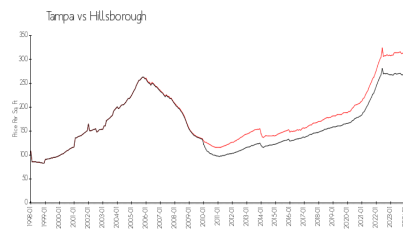

Sixty-Two Twelve Bayshore

6212 Bayshore Blvd, Tampa, FL, Hillsborough 33611

Building Information

Number of units:	12
Number of active listings for rent:	0
Number of active listings for sale:	1
Building inventory for sale:	8%
Number of sales over the last 12 months:	0
Number of sales over the last 6 months:	0
Number of sales over the last 3 months:	0

SIXTY-TWO TWELVE BAYSHORE
 CONDOMINIUM ASSOCIATION, INC
 813 902 8547

Built in 1985 - 12 units - 3 floors

Market Information

Sixty-Two Twelve Bayshore: \$658/sq. ft.
 Tampa: \$312/sq. ft.

Tampa: \$312/sq. ft.
 Hillsborough: \$251/sq. ft.