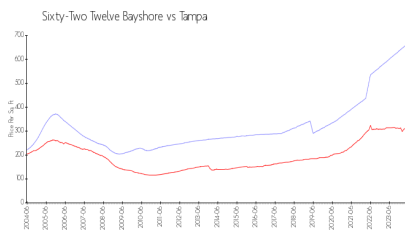

Sixty-Two Twelve Bayshore

6212 Bayshore Blvd, Tampa, FL, Hillsborough 33611

Building Information

Number of units:	12
Number of active listings for rent:	0
Number of active listings for sale:	1
Building inventory for sale:	8%
Number of sales over the last 12 months:	0
Number of sales over the last 6 months:	0
Number of sales over the last 3 months:	0

SIXTY-TWO TWELVE BAYSHORE
 CONDOMINIUM ASSOCIATION, INC
 813 902 8547

Built in 1985 - 12 units - 3 floors

Market Information

Sixty-Two Twelve Bayshore: \$658/sq. ft.
 Tampa: \$312/sq. ft.

Tampa: \$312/sq. ft.
 Hillsborough: \$251/sq. ft.