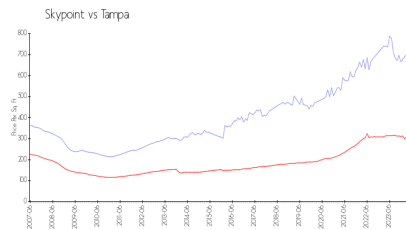

Skypoint

777 N Ashley Drive, Tampa, FL, Hillsborough 33602

Building Information

Number of units:	380
Number of active listings for rent:	6
Number of active listings for sale:	27
Building inventory for sale:	7%
Number of sales over the last 12 months:	24
Number of sales over the last 6 months:	12
Number of sales over the last 3 months:	8

Skypoint Condominium Association
777 N Ashley Drive
Tampa, FL 33602
(813) 514-41 45

Built in 2008 - 380 units - 32 floors

Market Information

Skypoint: \$645/sq. ft.
Tampa: \$312/sq. ft.

Tampa: \$312/sq. ft.
Hillsborough: \$251/sq. ft.