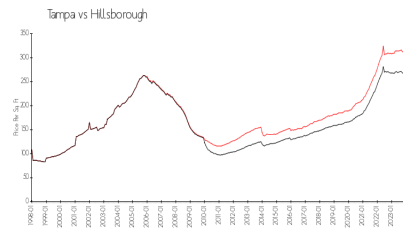

Skypoint

777 N Ashley Drive, Tampa, FL, Hillsborough 33602

Building Information

Number of units:	380
Number of active listings for rent:	6
Number of active listings for sale:	27
Building inventory for sale:	7%
Number of sales over the last 12 months:	24
Number of sales over the last 6 months:	12
Number of sales over the last 3 months:	8

Skypoint Condominium Association
777 N Ashley Drive
Tampa, FL 33602
(813) 514-41 45

Built in 2008 - 380 units - 32 floors

Market Information

Skypoint: \$645/sq. ft.
Tampa: \$312/sq. ft.

Tampa: \$312/sq. ft.
Hillsborough: \$251/sq. ft.