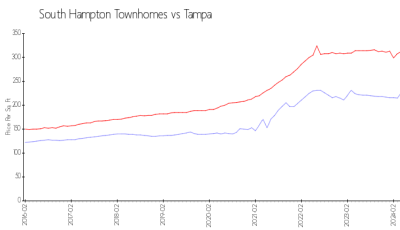

Market Information

South Hampton Townhomes:	$227/sq. ft.	Tampa:	$312/sq. ft.
Tampa:	$312/sq. ft.	Hillsborough:	$251/sq. ft.

Inventory for Sale

South Hampton Townhomes: 1%
Tampa: 2%
Hillsborough: 2%

Avg. Time to Close Over Last 12 Months

South Hampton Townhomes: 40 days
Tampa: 42 days
Hillsborough: 43 days