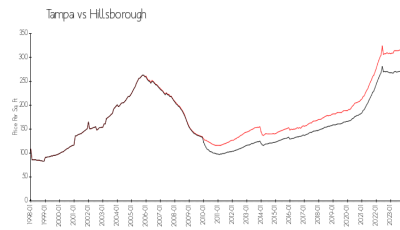

Market Information

South Hampton Townhomes:	$227/sq. ft.	Tampa:	$312/sq. ft.
Tampa:	$312/sq. ft.	Hillsborough:	$251/sq. ft.

Inventory for Sale

South Hampton Townhomes: 1%
Tampa: 2%
Hillsborough: 2%

Avg. Time to Close Over Last 12 Months

South Hampton Townhomes: 40 days
Tampa: 42 days
Hillsborough: 43 days