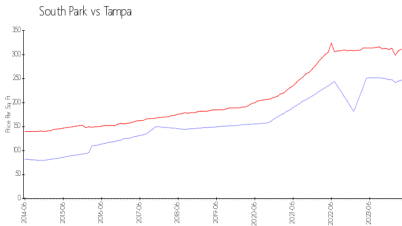

South Park

3711 W Winsconsin Ave, Tampa, FL, Hillsborough 33611

Building Information

Number of units: 32
 Number of active listings for rent: 0
 Number of active listings for sale: 0
 Building inventory for sale:
 Number of sales over the last 12 months: 0%
 Number of sales over the last 6 months: 0
 Number of sales over the last 3 months: 0

Built in 1990 - 32 units - 2 floors

Market Information

South Park: \$247/sq. ft.
 Tampa: \$312/sq. ft.

Tampa: \$312/sq. ft.
 Hillsborough: \$251/sq. ft.

Inventory for Sale

South Park
 Tampa
 0%%

Hillsborough