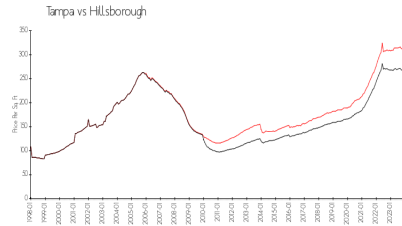

South Park

3711 W Winsconsin Ave, Tampa, FL, Hillsborough 33611

Building Information

Number of units: 32
 Number of active listings for rent: 0
 Number of active listings for sale: 0
 Building inventory for sale:
 Number of sales over the last 12 months: 0%
 Number of sales over the last 6 months: 0
 Number of sales over the last 3 months: 0

Built in 1990 - 32 units - 2 floors

Market Information

South Park: \$247/sq. ft.
 Tampa: \$312/sq. ft.

Tampa: \$312/sq. ft.
 Hillsborough: \$251/sq. ft.

Inventory for Sale

South Park
 Tampa
 0%%

Hillsborough