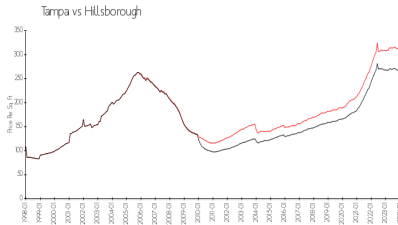

Southtown Park
 Homeowner's Association, Inc.
 813.918.1366
<https://melrosecorporation.com/southtown-park/>

Built in 2014 - 32 units - 2 floors

Market Information

Southtown Park Townhomes:	\$250/sq. ft.	Tampa:	\$312/sq. ft.
Tampa:	\$312/sq. ft.	Hillsborough:	\$251/sq. ft.