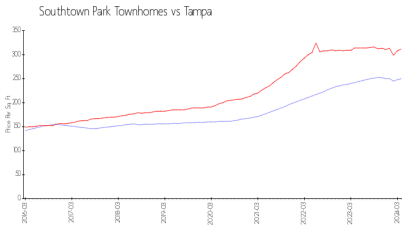

Southtown Park
 Homeowner's Association, Inc.
 813.918.1366
<https://melrosecorporation.com/southtown-park/>

Built in 2014 - 32 units - 2 floors

Market Information

Southtown Park Townhomes:	\$250/sq. ft.	Tampa:	\$312/sq. ft.
Tampa:	\$312/sq. ft.	Hillsborough:	\$251/sq. ft.