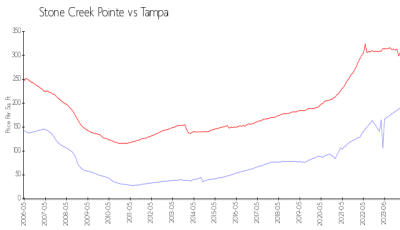

Stone Creek Pointe

13285-13405 Arbor Pointe Cir, Tampa, FL, Hillsborough 33617

Building Information

Number of units:	148
Number of active listings for rent:	0
Number of active listings for sale:	1
Building inventory for sale:	0%
Number of sales over the last 12 months:	3
Number of sales over the last 6 months:	1
Number of sales over the last 3 months:	1

Stone Creek Pointe: \$193/sq. ft.
 Tampa: \$312/sq. ft.

Tampa: \$312/sq. ft.
 Hillsborough: \$251/sq. ft.

Inventory for Sale

Stone Creek Pointe	0%
Tampa	2%
Hillsborough	2%

Avg. Time to Close Over Last 12 Months

Stone Creek Pointe	15 days
Tampa	42 days
Hillsborough	43 days