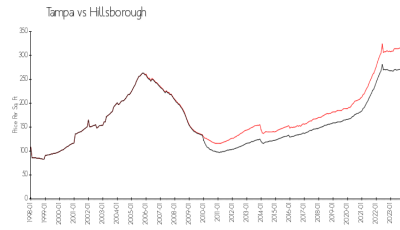

Market Information

Stone Creek Pointe: $193/sq. ft.
Tampa: $312/sq. ft.

Tampa: $312/sq. ft.
Hillsborough: $251/sq. ft.

Inventory for Sale

Stone Creek Pointe	0%
Tampa	2%
Hillsborough	2%

Avg. Time to Close Over Last 12 Months

Stone Creek Pointe	15 days
Tampa	42 days
Hillsborough	43 days