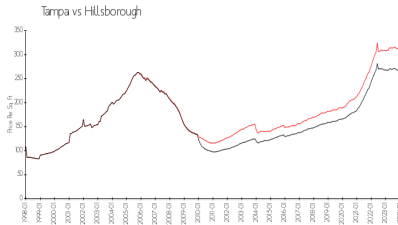

## Market Information

StoneCreek Townhomes:	\$193/sq. ft.	Tampa:	\$312/sq. ft.
Tampa:	\$312/sq. ft.	Hillsborough:	\$251/sq. ft.