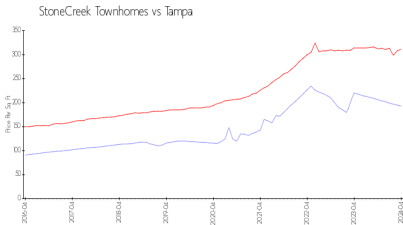

## Market Information

StoneCreek Townhomes:	\$193/sq. ft.	Tampa:	\$312/sq. ft.
Tampa:	\$312/sq. ft.	Hillsborough:	\$251/sq. ft.