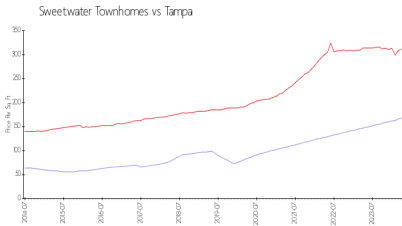

Market Information

Sweetwater Townhomes: $168/sq. ft.
Tampa: $312/sq. ft.

Tampa: $312/sq. ft.
Hillsborough: $251/sq. ft.

Inventory for Sale

Sweetwater Townhomes
Tampa
0%%

Hillsborough

Avg. Time to Close Over Last 12 Months

Sweetwater Townhomes: 127 days
Tampa: 42 days
Hillsborough: 43 days