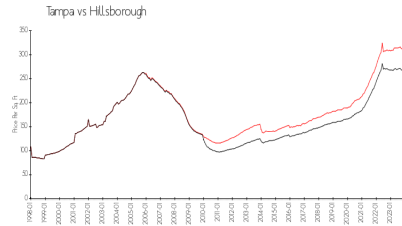

Market Information

Sweetwater Townhomes: $168/sq. ft.
Tampa: $312/sq. ft.

Tampa: $312/sq. ft.
Hillsborough: $251/sq. ft.

Inventory for Sale

Sweetwater Townhomes
Tampa
0%%

Hillsborough

Avg. Time to Close Over Last 12 Months

Sweetwater Townhomes: 127 days
Tampa: 42 days
Hillsborough: 43 days