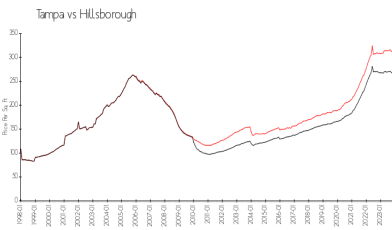

Market Information

Tampa Racquet Club: $156/sq. ft.
Tampa: $312/sq. ft.

Tampa: $312/sq. ft.
Hillsborough: $251/sq. ft.

Inventory for Sale

Tampa Racquet Club	3%
Tampa	2%
Hillsborough	2%

Avg. Time to Close Over Last 12 Months

Tampa Racquet Club	44 days
Tampa	42 days
Hillsborough	43 days