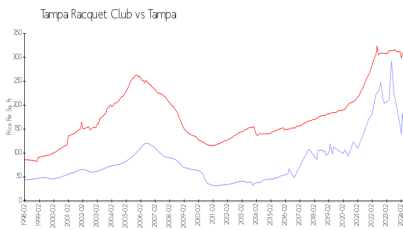

Market Information

Tampa Racquet Club: $156/sq. ft.
Tampa: $312/sq. ft.

Tampa: $312/sq. ft.
Hillsborough: $251/sq. ft.

Inventory for Sale

Tampa Racquet Club	3%
Tampa	2%
Hillsborough	2%

Avg. Time to Close Over Last 12 Months

Tampa Racquet Club	44 days
Tampa	42 days
Hillsborough	43 days