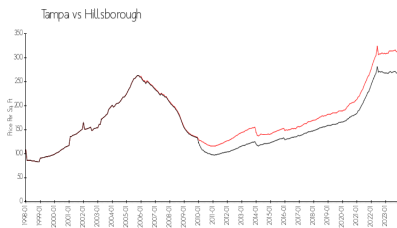

Market Information

Terrace Palms: $174/sq. ft.
Tampa: $312/sq. ft.

Tampa: $312/sq. ft.
Hillsborough: $251/sq. ft.

Inventory for Sale

Terrace Palms	1%
Tampa	2%
Hillsborough	2%

Avg. Time to Close Over Last 12 Months

Terrace Palms	6 days
Tampa	42 days
Hillsborough	43 days