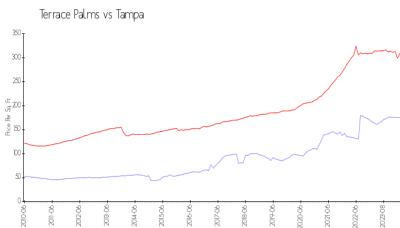

Market Information

Terrace Palms: $174/sq. ft.
Tampa: $312/sq. ft.

Tampa: $312/sq. ft.
Hillsborough: $251/sq. ft.

Inventory for Sale

Terrace Palms	1%
Tampa	2%
Hillsborough	2%

Avg. Time to Close Over Last 12 Months

Terrace Palms	6 days
Tampa	42 days
Hillsborough	43 days