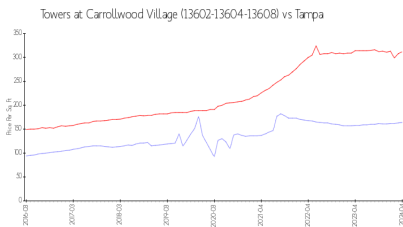

Towers at Carrollwood Village (13602-13604-13608)

13602 S Village Dr, Tampa, FL, Hillsborough 33618

Building Information

Number of units:	112
Number of active listings for rent:	2
Number of active listings for sale:	2
Building inventory for sale:	1%
Number of sales over the last 12 months:	3
Number of sales over the last 6 months:	2
Number of sales over the last 3 months:	2

Towers @ Carrollwood Village

<https://www.carrollwoodvillage.com/village-towers>

Built in 1985 - 112 units - 3 floors

Market Information

Towers at Carrollwood Village
(13602-13604-13608):
Tampa: \$312/sq. ft.