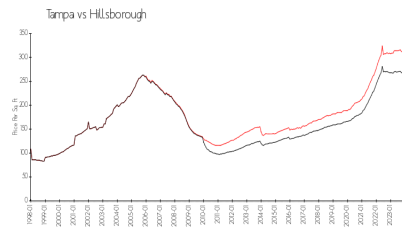

Towers at Carrollwood Village (13602-13604-13608)

13602 S Village Dr, Tampa, FL, Hillsborough 33618

Building Information

Number of units:	112
Number of active listings for rent:	2
Number of active listings for sale:	2
Building inventory for sale:	1%
Number of sales over the last 12 months:	3
Number of sales over the last 6 months:	2
Number of sales over the last 3 months:	2

Towers @ Carrollwood Village

<https://www.carrollwoodvillage.com/village-towers>

Built in 1985 - 112 units - 3 floors

Market Information

Towers at Carrollwood Village
(13602-13604-13608):
Tampa: \$312/sq. ft.