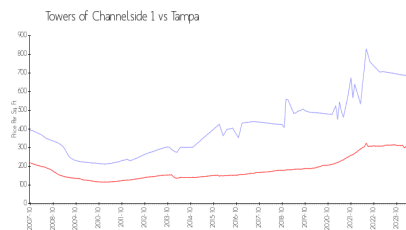

Towers of Channelside 1

1211 E Cumberland Ave, Tampa, FL, Hillsborough 33602

Building Information

Number of units: 118
 Number of active listings for rent: 2
 Number of active listings for sale: 8
 Building inventory for sale: 6%
 Number of sales over the last 12 months: 2
 Number of sales over the last 6 months: 1
 Number of sales over the last 3 months: 0

Towers of Channelside
 1103 E Cumberland Ave
 Tampa, FL 33602
 (813) 229-6500

Built in 2007 - 118 units - 29 floors

Market Information

Towers of Channelside 1: \$684/sq. ft.
 Tampa: \$312/sq. ft.

Tampa: \$312/sq. ft.
 Hillsborough: \$251/sq. ft.