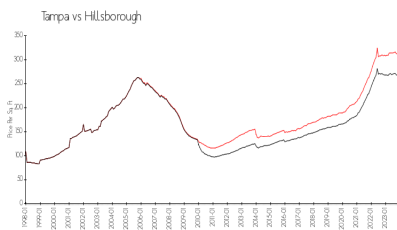

Towers of Channelside 1

1211 E Cumberland Ave, Tampa, FL, Hillsborough 33602

Building Information

Number of units: 118
 Number of active listings for rent: 2
 Number of active listings for sale: 8
 Building inventory for sale: 6%
 Number of sales over the last 12 months: 2
 Number of sales over the last 6 months: 1
 Number of sales over the last 3 months: 0

Towers of Channelside
 1103 E Cumberland Ave
 Tampa, FL 33602
 (813) 229-6500

Built in 2007 - 118 units - 29 floors

Market Information

Towers of Channelside 1: \$684/sq. ft.
 Tampa: \$312/sq. ft.

Tampa: \$312/sq. ft.
 Hillsborough: \$251/sq. ft.