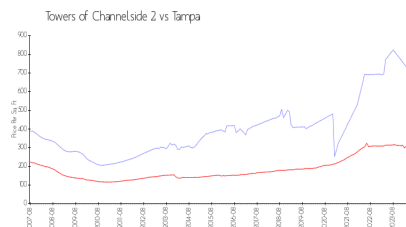

Towers of Channelside 2

445 S 12th St, Tampa, FL, Hillsborough 33602

Building Information

Number of units:	139
Number of active listings for rent:	3
Number of active listings for sale:	4
Building inventory for sale:	2%
Number of sales over the last 12 months:	3
Number of sales over the last 6 months:	2
Number of sales over the last 3 months:	2

Channelside Condo Assoc
 202 N 11th St
 Tampa, FL 33602
 (813) 223-3243

Built in 2007 - 139 units - 29 floors

Market Information

Towers of Channelside 2: \$720/sq. ft.
 Tampa: \$312/sq. ft.

Tampa: \$312/sq. ft.
 Hillsborough: \$251/sq. ft.