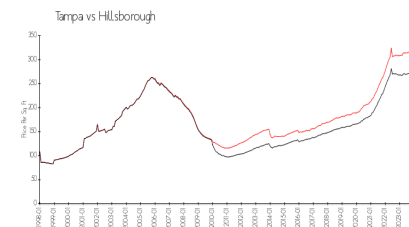

Towers of Channelside 2

445 S 12th St, Tampa, FL, Hillsborough 33602

Building Information

Number of units:	139
Number of active listings for rent:	3
Number of active listings for sale:	4
Building inventory for sale:	2%
Number of sales over the last 12 months:	3
Number of sales over the last 6 months:	2
Number of sales over the last 3 months:	2

Channelside Condo Assoc
 202 N 11th St
 Tampa, FL 33602
 (813) 223-3243

Built in 2007 - 139 units - 29 floors

Market Information

Towers of Channelside 2: \$720/sq. ft.
 Tampa: \$312/sq. ft.

Tampa: \$312/sq. ft.
 Hillsborough: \$251/sq. ft.