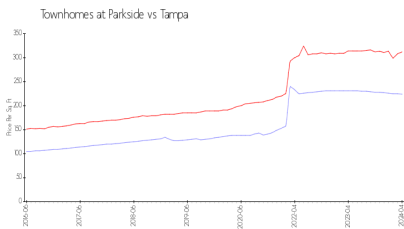

Townhomes at Parkside

6010-6304 Parkside Meadow Dr, Tampa, FL, Hillsborough 33625

Building Information

Number of units:	72
Number of active listings for rent:	1
Number of active listings for sale:	2
Building inventory for sale:	2%
Number of sales over the last 12 months:	2
Number of sales over the last 6 months:	1
Number of sales over the last 3 months:	1

Built in 2012 - 72 units - 2 floors

Market Information

Townhomes at Parkside: \$224/sq. ft.
Tampa: \$312/sq. ft.

Tampa: \$312/sq. ft.
Hillsborough: \$251/sq. ft.

Inventory for Sale

Townhomes at Parkside	2%
Tampa	2%
Hillsborough	2%