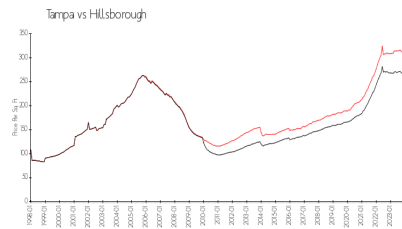

Townhomes at Parkside

6010-6304 Parkside Meadow Dr, Tampa, FL, Hillsborough 33625

Building Information

Number of units:	72
Number of active listings for rent:	1
Number of active listings for sale:	2
Building inventory for sale:	2%
Number of sales over the last 12 months:	2
Number of sales over the last 6 months:	1
Number of sales over the last 3 months:	1

Built in 2012 - 72 units - 2 floors

Market Information

Townhomes at Parkside: \$224/sq. ft.
Tampa: \$312/sq. ft.

Tampa: \$312/sq. ft.
Hillsborough: \$251/sq. ft.

Inventory for Sale

Townhomes at Parkside	2%
Tampa	2%
Hillsborough	2%