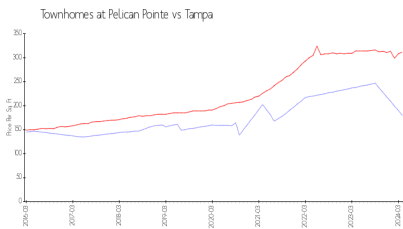

Townhomes at Pelican Pointe

9610-9717 Bay Grove Ln, Tampa, FL, Hillsborough 33615

Building Information

Number of units:	46
Number of active listings for rent:	1
Number of active listings for sale:	1
Building inventory for sale:	2%
Number of sales over the last 12 months:	1
Number of sales over the last 6 months:	0
Number of sales over the last 3 months:	0

Built in 2012/2016 - 46 units - 3 floors

Market Information

Townhomes at Pelican Pointe: \$180/sq. ft.
Tampa: \$312/sq. ft.

Tampa: \$312/sq. ft.
Hillsborough: \$251/sq. ft.

Inventory for Sale

Townhomes at Pelican Pointe	2%
Tampa	2%
Hillsborough	2%