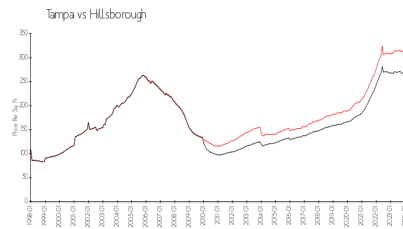

Townhomes at Pelican Pointe

9610-9717 Bay Grove Ln, Tampa, FL, Hillsborough 33615

Building Information

Number of units:	46
Number of active listings for rent:	1
Number of active listings for sale:	1
Building inventory for sale:	2%
Number of sales over the last 12 months:	1
Number of sales over the last 6 months:	0
Number of sales over the last 3 months:	0

Built in 2012/2016 - 46 units - 3 floors

Market Information

Townhomes at Pelican Pointe: \$180/sq. ft.
Tampa: \$312/sq. ft.

Tampa: \$312/sq. ft.
Hillsborough: \$251/sq. ft.

Inventory for Sale

Townhomes at Pelican Pointe	2%
Tampa	2%
Hillsborough	2%