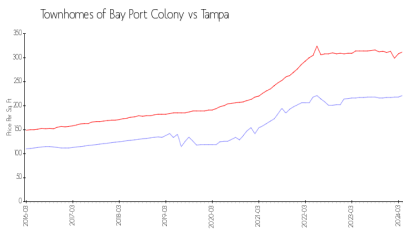

Townhomes of Bay Port Colony

11501-11726 Declaration Dr, Tampa, FL, Hillsborough 33635

Building Information

Number of units:	116
Number of active listings for rent:	0
Number of active listings for sale:	2
Building inventory for sale:	1%
Number of sales over the last 12 months:	4
Number of sales over the last 6 months:	3
Number of sales over the last 3 months:	2

Built in 2011 - 116 units - 2 floors

Market Information

Townhomes of Bay Port Colony:	\$221/sq. ft.	Tampa:	\$312/sq. ft.
Tampa:	\$312/sq. ft.	Hillsborough:	\$251/sq. ft.

Inventory for Sale

Townhomes of Bay Port Colony	1%
Tampa	2%
Hillsborough	2%

Avg. Time to Close Over Last 12 Months

Townhomes of Bay Port Colony	15 days
Tampa	43 days
Hillsborough	44 days