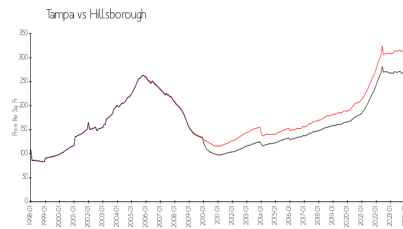

Townhomes of Bay Port Colony

11501-11726 Declaration Dr, Tampa, FL, Hillsborough 33635

Building Information

Number of units:	116
Number of active listings for rent:	0
Number of active listings for sale:	2
Building inventory for sale:	1%
Number of sales over the last 12 months:	4
Number of sales over the last 6 months:	3
Number of sales over the last 3 months:	2

Built in 2011 - 116 units - 2 floors

Market Information

Townhomes of Bay Port Colony:	\$221/sq. ft.	Tampa:	\$312/sq. ft.
Tampa:	\$312/sq. ft.	Hillsborough:	\$251/sq. ft.

Inventory for Sale

Townhomes of Bay Port Colony	1%
Tampa	2%
Hillsborough	2%