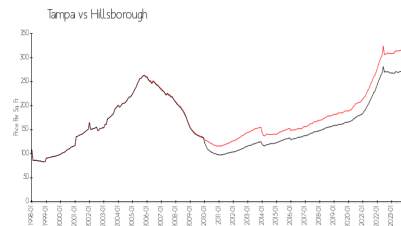

## Market Information

Tropical Gardens: \$188/sq. ft.  
Tampa: \$312/sq. ft.

Tampa: \$312/sq. ft.  
Hillsborough: \$251/sq. ft.