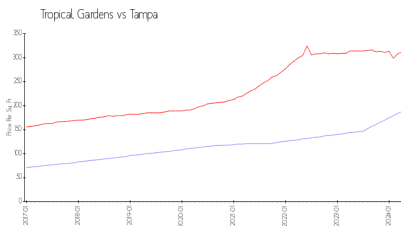

## Market Information

Tropical Gardens: \$188/sq. ft.  
Tampa: \$312/sq. ft.

Tampa: \$312/sq. ft.  
Hillsborough: \$251/sq. ft.